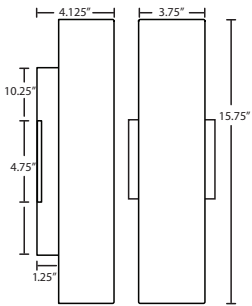

ORDERING:

Baaz 16: #7702

FIXTURE	DECOR	LAMP OPTIONS	METAL FINISH
2NW 15.75\"H	770207 Opal Matte	(blank) 2x 40W B10 Incan H1 1x 26W Quad 120V Q1 1x 26W Quad 277V LED 1x 8W LED 120V, non-dimmable	BR Bronze BK Black SL Silver