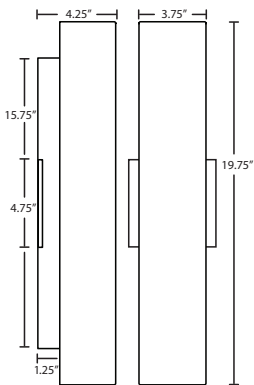

Baaz 20: #7860

FIXTURE	DECOR	LAMP OPTIONS	METAL FINISH
3NW 19.75\"H	786007 Opal Matte	(blank) 3x 40W B10 Incan H1 1x 26W Quad 120V Q1 1x 26W Quad 277V LED 2x 8W LED 120V, non-dimmable	BR Bronze BK Black SL Silver

Ex. 3NW-786007-SL

3 Lt. Baaz 18 Sconce w/ Opal Matte Glass,
Silver Finish

Project Information: