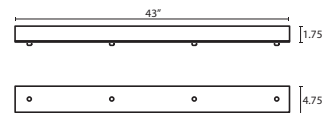

T34V 4 LIGHT BAR CANOPY

- Suitable for sloped ceilings
- Bronze or Satin Nickel
- 20" Dia. shades MAX, with staggered heights