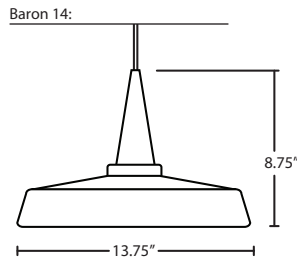

Baron 10: 10" Dia. x 11.25" H

Baron 14: 13.75" Dia. x 8.75" H

SUSPENSION

Cord-hung: 10' SVT-type cord, complete with 5" decorative sleeve at the socketholder. Jacket coordinates with metal finish. Plated stamped steel construction. Black, Bronze or Satin Nickel. See next page for multi light options.

MOUNTING

Installs directly to a 4" octagonal ceiling box. Suitable for sloped ceilings.

LABELS

UL or ETL Listed. Suitable for Damp Locations (interior use only).

Consult factory concerning lower wattage labeling for energy requirements.

BLACK/CLEAR (BARON10BK) & WHITE/CLEAR (BARON14WH)

BARON10WH
WHITE/CLEAR

BARON14BK
BLACK/CLEAR

Project Information:

For ordering information, see next page

All dimensions provided are nominal.
Allowance must be made for dimensional tolerance in handcrafted glasses.