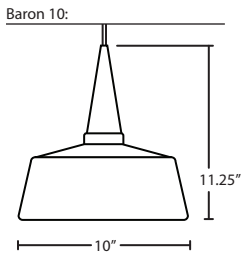

Baron 10: 10" Dia. x 11.25" H

Baron 14: 13.75" Dia. x 8.75" H

SUSPENSION

Cord-hung: 10' SVT-type cord, complete with 5" decorative sleeve at the socketholder. Jacket coordinates with metal finish. Plated stamped steel construction. Black, Bronze or Satin Nickel. See next page for multi light options.

MOUNTING

Installs directly to a 4" octagonal ceiling box. Suitable for sloped ceilings.

LABELS

UL or ETL Listed. Suitable for Damp Locations (interior use only).

Consult factory concerning lower wattage labeling for energy requirements.

BLACK/CLEAR (BARON10BK) & WHITE/CLEAR (BARON14WH)

BARON10WH
WHITE/CLEAR

BARON14BK
BLACK/CLEAR

Project Information:

For ordering information, see next page

All dimensions provided are nominal.
Allowance must be made for dimensional tolerance in handcrafted glasses.