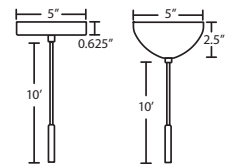

PENDANT OPTIONS:

1JT / 1JC / J MONOPOINT PENDANT CANOPY

- Flat (1JT) or Dome (1JC) Canopy styles. Dome style allows adjustment without cutting cord.
- "J" option is pendant less canopy for multiport canopy (options to the right)
- Suitable for sloped ceilings
- Cord: 10' SVT, 5" sleeve at socketholder (V Series utilizes SJT-type)
- Bronze or Satin Nickel

ACCESSORIES:

LONGER CORD LENGTHS:
Longer cord length of 15' available. Add an "L" to the end of the item number, i.e. 1JC-169707-SNL.

LOW WATTAGE LABELING:
Incandescent fixture supplied with 16 watt relamp label. Add an "LW" to the end of the item number, i.e. 1JC-169707-SN-LW.

CORD SLEEVES:
If concealing the cord is desired, order our 0.25" dia. metal sleeves. Each sleeve is 18" long and may be field cut.

T118-SN Satin Nickel
T118-BR Bronze

STEMHOOKS:
Suspension hooks allow cord drops to be placed wherever desired. Suitable for sloped ceilings.

T103BR Bronze
T103SN Satin Nickel

MULTIPOINT CANOPY OPTIONS:

T33X 3 LIGHT ROUND CANOPY

- Suitable for sloped ceilings
- Bronze or Satin Nickel
- 10" Dia. shades MAX, with staggered heights