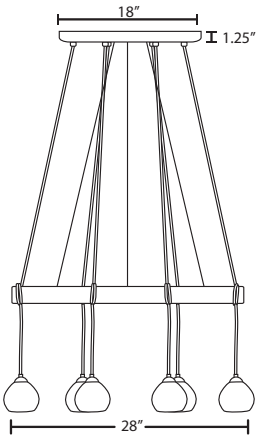

ORDERING:

FIXTURE	TYPE	LAMP OPTIONS	METAL FINISH	OPTIONS
CIRQUE Cirque	12V 12V	(blank) 50W MR16 LED 9W LED MR16	BK Black BR Bronze SN Satin Nickel	L 15' cord 277 277V DIM010 0-10V Dimming

Ex. CIRQUE-12V-BK
Cirque Suspension, 12V Type,
Black Finish

ADDITIONAL OPTIONS:

277V:

For 277V option, add an "277" to the end of the item number, i.e. 1XT-174352-SN-277.

0-10V Dimming:

For 0-10V Dimming option, add an "DIM010" to the end of the item number, i.e. 1XT-174352-SN-DIM010.

CORD LENGTH OPTIONS:

15Ft. CORD LENGTH:

For longer 15' cord, add an "L" to the end of the item number, i.e. 1XT-174352-SNL.

Project Information:

All dimensions provided are nominal.
Allowance must be made for dimensional tolerance in handcrafted glasses.