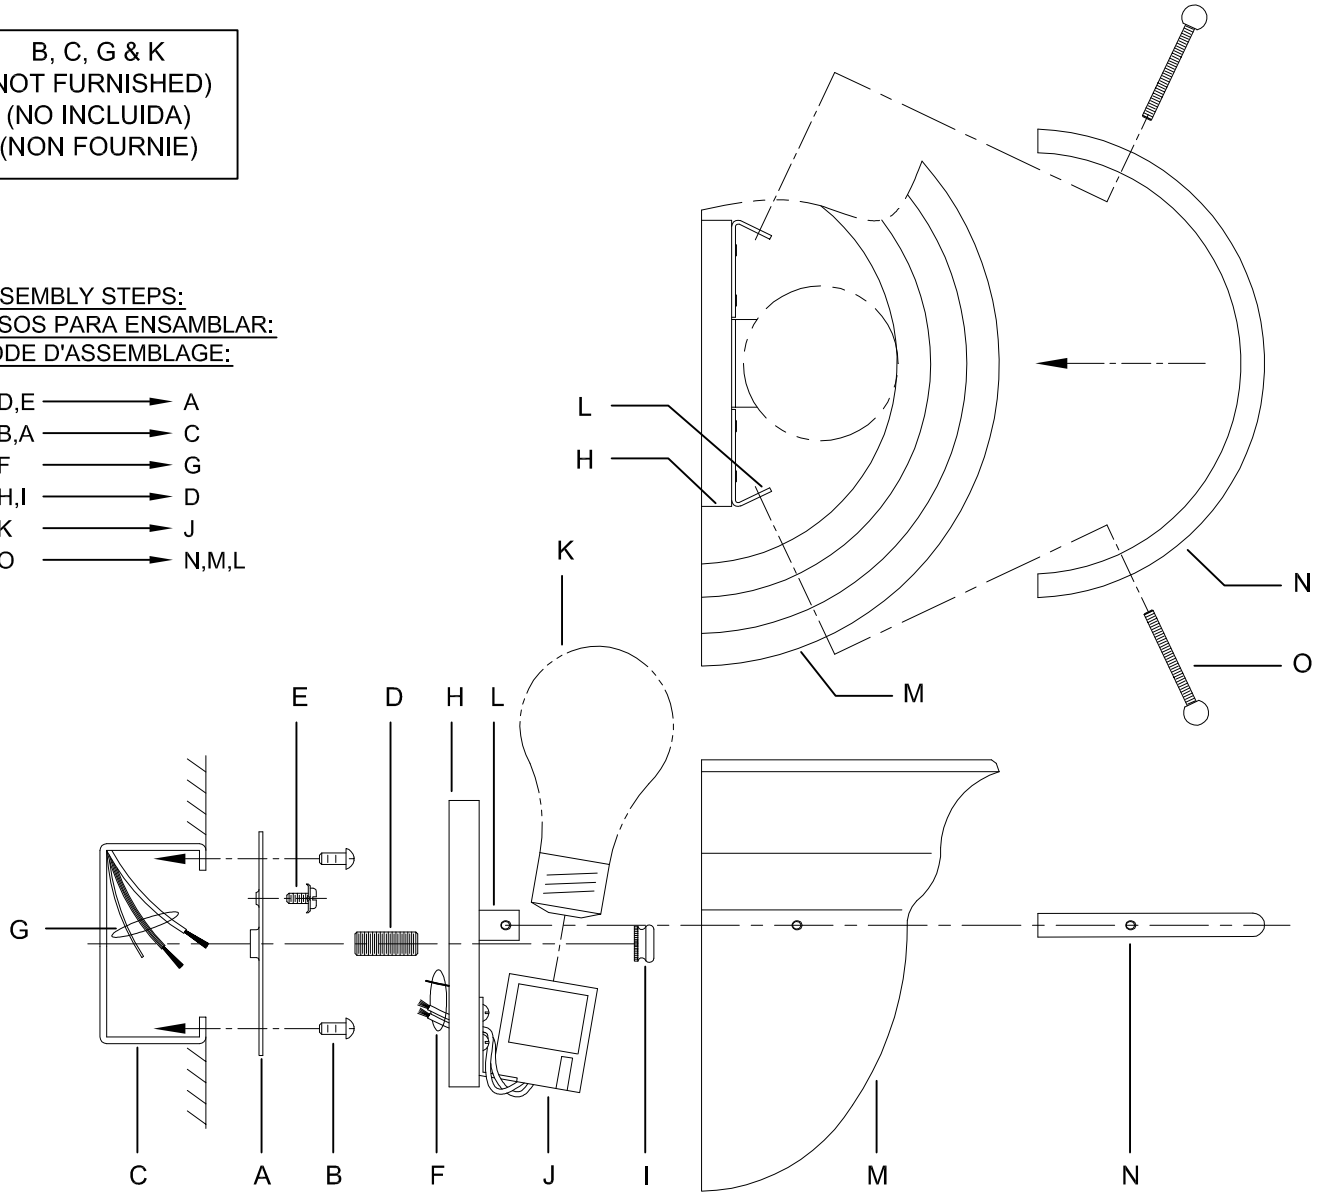

Assembly & Installation Instructions

CAUTION: Read instructions carefully and turn electricity off at main circuit breaker panel before beginning installation.

7181, 7184, 7185

WARNING - If any Special Control Devices are used with this Fixture, Follow the Instructions Carefully to assure full compliance with N.E.C. requirements. If there are any questions, contact a Qualified Electrical Contractor.
WARNING - This product contains chemicals known to the State of California to cause cancer, birth defects and /or other reproductive harm. Thoroughly wash hands after installing, handling, cleaning, or otherwise touching this product.
CAUTION - All glass is fragile, use care when handling Glass component(s) and or Lamp(s).

B, C, G & K
 (NOT FURNISHED)
 (NO INCLUIDA)
 (NON FOURNIE)

ASSEMBLY STEPS:
PASOS PARA ENSAMBLAR:
MODE D'ASSEMBLAGE:

1. D,E → A
2. B,A → C
3. F → G
4. H,I → D
5. K → J
6. O → N,M,L

Instrucciones de ensamblaje e instalación