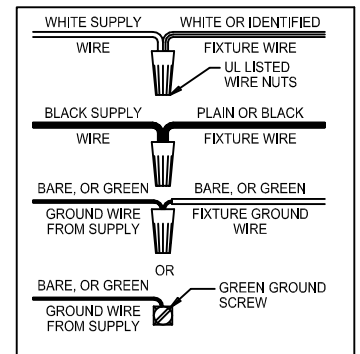

Assembly & Installation Instructions

CAUTION: Read instructions carefully and turn electricity off at main circuit breaker panel before beginning installation.

7181, 7184, 7185

WARNING - If any Special Control Devices are used with this Fixture, Follow the Instructions Carefully to assure full compliance with N.E.C. requirements. If there are any questions, contact a Qualified Electrical Contractor.
WARNING - This product contains chemicals known to the State of California to cause cancer, birth defects and /or other reproductive harm. Thoroughly wash hands after installing, handling, cleaning, or otherwise touching this product.
CAUTION - All glass is fragile, use care when handling Glass component(s) and or Lamp(s).

B, C, G & K
 (NOT FURNISHED)
 (NO INCLUIDA)
 (NON FOURNIE)

ASSEMBLY STEPS:
PASOS PARA ENSAMBLAR:
MODE D'ASSEMBLAGE:

1. D,E → A
2. B,A → C
3. F → G
4. H,I → D
5. K → J
6. O → N,M,L

Instrucciones de ensamblaje e instalación

PRECAUCION - El vidrio es frágil; tenga cuidado al manipular el (los) elemento(s) de vidrio y/o la(s) bombilla(s).

Instructions d'Assemblage et Installation

Mise en garde: Lire les instructions avec soin et couper le courant au disjoncteur central avant de commencer l'installation.