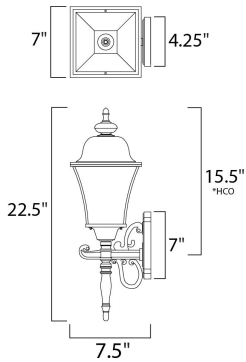

PRODUCT DESCRIPTION

Senator is a mediterranean style from Maxim Lighting International in Black, or Rust Patina finish.

MEASUREMENTS

DIMENSION : 7." W x 22.5" H x 7.5" Ext
BACK PLATE : 4.25" W x 6.25" H x 15.5" HCO
HANGING WEIGHT : 4.85 lb

LAMPING

INPUT VOLTAGE : 120V
LUMENS : 1,150 Rated (0 Del.)
BULB : 1 x 60W (NOT INCLUDED), 60W Total
DIMMABLE : Dimmable

FINISHES OPTION

Rust Patina RP

GLASS

Seedy CD

MATERIAL

Die Cast Aluminum

RATINGS

cETLusWet Location
Dimmable

ADDITIONAL

INSTALL UP/DOWN:
RATED LIFE 2500 Hours
OPERATING TEMPERATURE:
-20°C (-4°F), 40°C (104°F)

Always consult a qualified electrician before installing any lighting product.