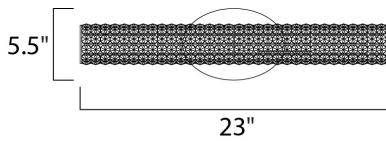

PRODUCT DESCRIPTION

Clear Beveled Crystals are strung onto a continuous wire and wrapped over a tubular metal frame finished in your choice of a high luster Polished Chrome or vibrant Rose Gold. Hidden within the tubular frame is a LED light source, which not only adds beauty and sparkle to the crystal, but adds ample light for the vanity.

MEASUREMENTS

DIMENSION : 23." W x 5.5" H x 5." Ext
 BACK PLATE : 5.25" W x 9." H x 2.7" HCO
 HANGING WEIGHT : 5.44 lb

LAMPING

INPUT VOLTAGE : 120V
 LUMENS : 840 Rated (0 Del.)
 BULB : 1 x 12W (INTEGRATED), 12W Total
 DIMMABLE : Dimmable
 CRI : 80+ CRI
 COLOR_TEMP : 3000K