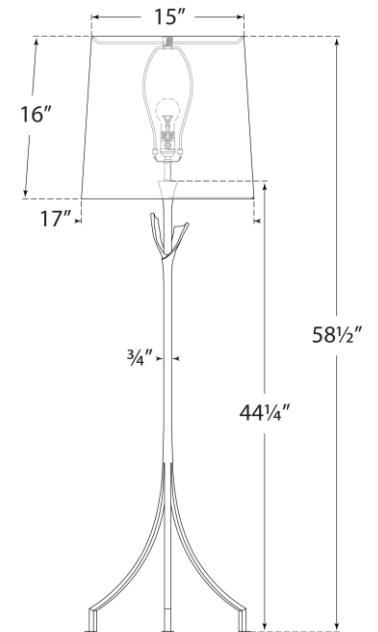

TEAR SHEET

Fliana Floor Lamp

Item # ARN 1080G-L

Designer: AERIN

Height: 58.5"

Width: 18"

Base: 18" Round

Finishes: AI, G, PW

Shade Treatments: L

Shade Details: 15" x 17" x 16"

Socket: E26 Dimmer

Wattage: 100 A19

Weight: 22 Pounds

Top View

Front View