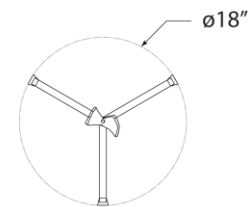

TEAR SHEET

Fliana Floor Lamp

Item # ARN 1080G-L

Designer: AERIN

Height: 58.5"

Width: 18"

Base: 18" Round

Finishes: AI, G, PW

Shade Treatments: L

Shade Details: 15" x 17" x 16"

Socket: E26 Dimmer

Wattage: 100 A19

Weight: 22 Pounds

Top View

Front View