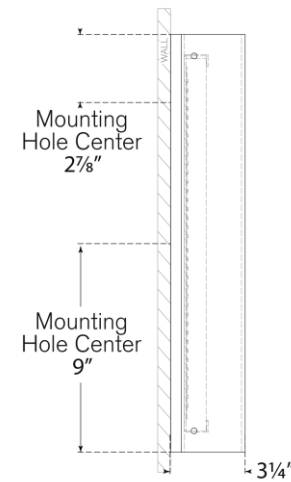

## Penhold 18" Bath Light

Item # BBL 2200SB-WG

Designer: Barbara Barry

Height: 18"

Width: 3.25"

Extension: 3.25"

Backplate: 3" x 18" Rectangle

Finishes: BZ, PN, SB

Glass Options: WG

Lightsource: Dedicated LED

Wattage: 12w (1400lm)

Weight: 5 Pounds

Note: UL Only | Requires Smaller Outlet Box

Top View

Side View

Front View