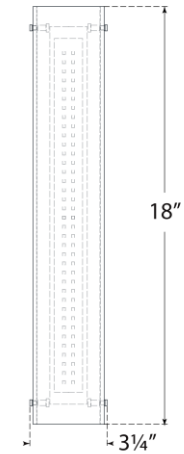

## Penhold 18" Bath Light

Item # BBL 2200SB-WG

Designer: Barbara Barry

Height: 18"

Width: 3.25"

Extension: 3.25"

Backplate: 3" x 18" Rectangle

Finishes: BZ, PN, SB

Glass Options: WG

Lightsource: Dedicated LED

Wattage: 12w (1400lm)

Weight: 5 Pounds

Note: UL Only | Requires Smaller Outlet Box

Top View

Side View

Front View