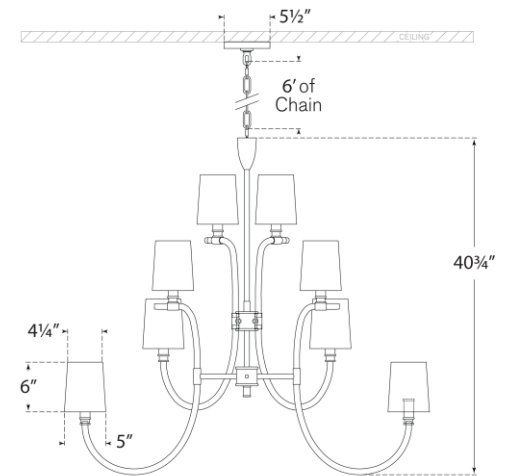

## Clarice Large Chandelier

Item # JN 5030CG/PN-L

Designer: Julie Neill

Height: 40.75"

Width: 44.25"

Canopy: 5.5" Round

Finishes: CG/AB, CG/PN

Shade Treatments: L

Shade Details: 4.25" x 5" x 6"

Socket: 16 - E12 Candelabra

Wattage: 16 - 40 B11

Weight: 25 Pounds

Note: Requires Special Assembly and Installation

Bottom View(1:2)

Front View