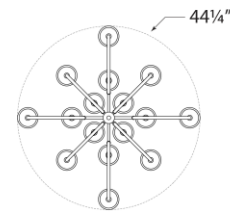

## Clarice Large Chandelier

Item # JN 5030CG/PN-L

Designer: Julie Neill

Height: 40.75"

Width: 44.25"

Canopy: 5.5" Round

Finishes: CG/AB, CG/PN

Shade Treatments: L

Shade Details: 4.25" x 5" x 6"

Socket: 16 - E12 Candelabra

Wattage: 16 - 40 B11

Weight: 25 Pounds

Note: Requires Special Assembly and Installation

Bottom View(1:2)

Front View