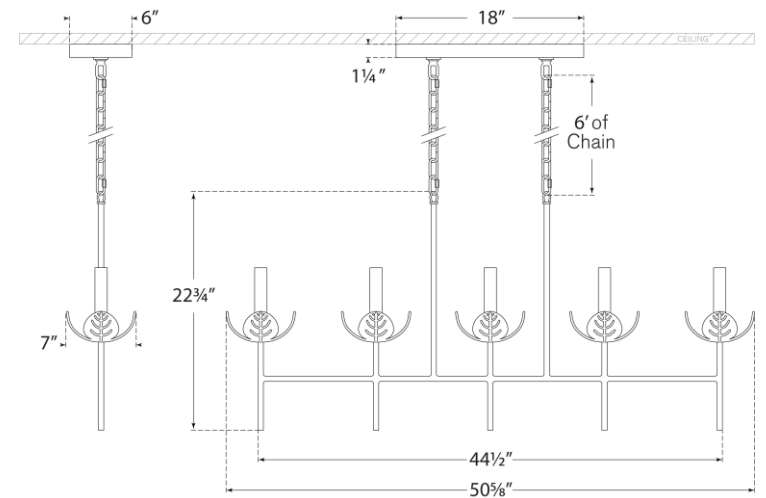

TEAR SHEET

Illana Large Linear Chandelier

Item # JN 5630BSL-L

Designer: Julie Neill

Height: 22.75"

Width: 50.5" x 7"

Canopy: 6" x 18" Rectangle

Finishes: AGL, BSL, PW

Shade Treatments: N/A, L

Shade Details: 4" x 5.5" x 6"

Socket: 5 - E12 Candelabra

Wattage: 5 - 60 C11

Weight: 20 Pounds

Side View

Front View