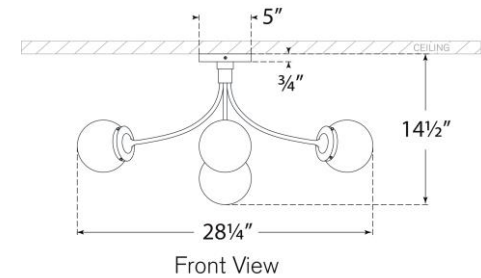

TEAR SHEET

Prescott Large Semi-Flush Mount

Item # KS 4009PN-CG

Designer: kate spade new york

Height: 14.5"

Width: 28.25"

Canopy: 5" Round

Finishes: BZ, PN, SB

Glass Options: CG, WG

Socket: 4 - E12 Candelabra

Wattage: 4 - 5.5 LED G16.5

Weight: 12 Pounds

Note: UL Only

Front View

Top View