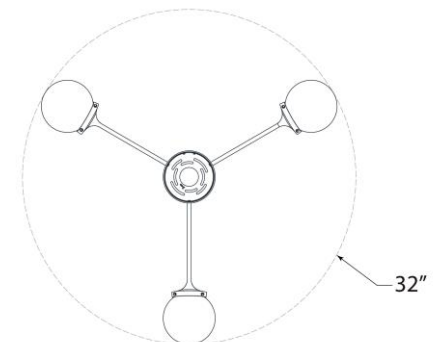

TEAR SHEET

Prescott Large Semi-Flush Mount

Item # KS 4009PN-CG

Designer: kate spade new york

Height: 14.5"

Width: 28.25"

Canopy: 5" Round

Finishes: BZ, PN, SB

Glass Options: CG, WG

Socket: 4 - E12 Candelabra

Wattage: 4 - 5.5 LED G16.5

Weight: 12 Pounds

Note: UL Only

Front View

Top View