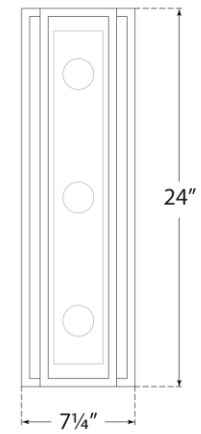

TEAR SHEET

Halle 24" Vanity Light

Item # S 2203PN-CG

Designer: Ian K. Fowler

Height: 24"

Width: 7.25"

Extension: 5.5"

Backplate: 4.75" x 24" Rectangle

Finishes: BZ/HAB, HAB/PN, PN

Glass Options: CG

Socket: 3 - E12 Candelabra

Wattage: 3 - 5.5 LED G61.5

Weight: 15 Pounds

Top View

Side View

Front View