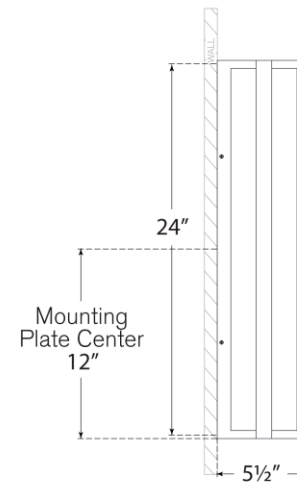

TEAR SHEET

Halle 24" Vanity Light

Item # S 2203PN-CG

Designer: Ian K. Fowler

Height: 24"

Width: 7.25"

Extension: 5.5"

Backplate: 4.75" x 24" Rectangle

Finishes: BZ/HAB, HAB/PN, PN

Glass Options: CG

Socket: 3 - E12 Candelabra

Wattage: 3 - 5.5 LED G61.5

Weight: 15 Pounds

Top View

Side View

Front View