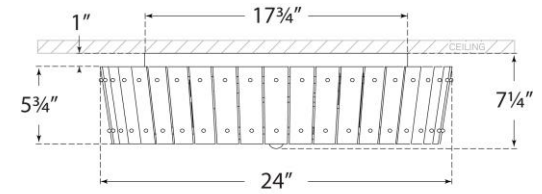

## Cadence Large Single-Tier Flush Mount

Item # S 4652HAB-AM

Designer: Carrier and Company

Height: 7.25"

Width: 24"

Canopy: 17.75" Round

Finishes: HAB, PN

Glass Options: AM

Socket: 4 - E12 Candelabra

Wattage: 4 - 60 C11

Weight: 30 Pounds

Side View

Top View