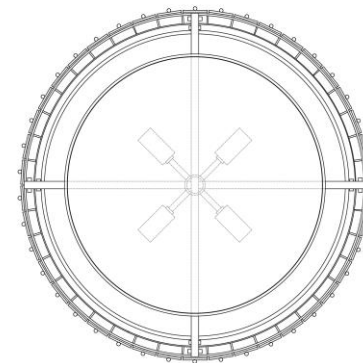

## Cadence Large Single-Tier Flush Mount

Item # S 4652HAB-AM

Designer: Carrier and Company

Height: 7.25"

Width: 24"

Canopy: 17.75" Round

Finishes: HAB, PN

Glass Options: AM

Socket: 4 - E12 Candelabra

Wattage: 4 - 60 C11

Weight: 30 Pounds

Side View

Top View