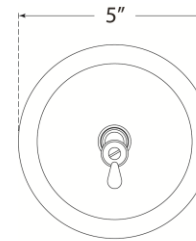

## Katie Small Cylinder Sconce

Item # TOB 2225PN/G3-SG

Designer: Thomas O'Brien

Height: 16.25"

Width: 5"

Extension: 7.5"

Backplate: 5" Round

Finishes: BZ, HAB, PN

Glass Options: CG, SG, WG

Socket: E12 Candelabra

Wattage: 40 C11

Weight: 5 Pounds

Front View  
Mounting Plate