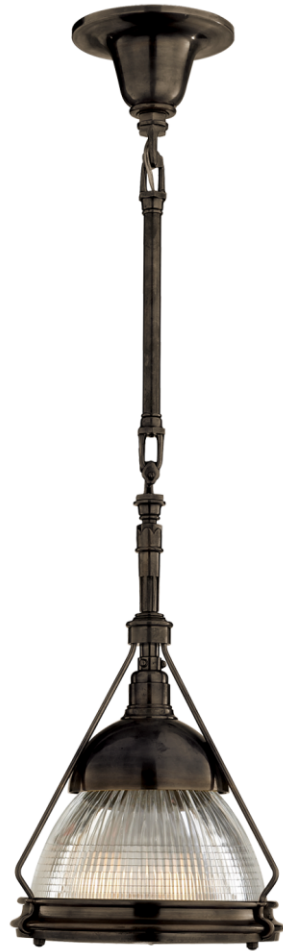

TEAR SHEET

Garey Small Industrial Pendant

Item # TOB 5142BZ-CG

Designer: Thomas O'Brien

O/A Height: 39"

Min. Custom Height: 28"

Width: 12"

Canopy: 7" Round

Finishes: BZ

Glass Options: CG

Socket: E26 Keyless

Wattage: 100 A

Note: UL Only | Custom Height Available