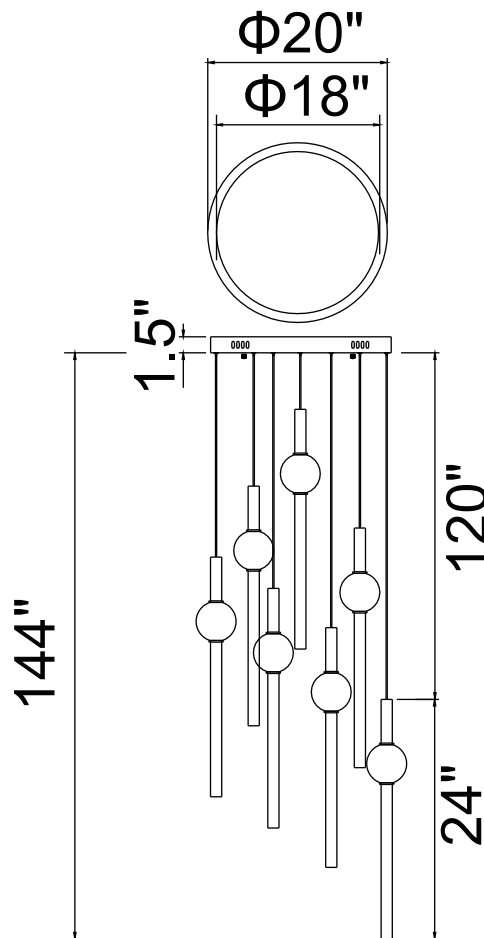

PROJECT: \_\_\_\_\_  
 FIXTURE TYPE: \_\_\_\_\_  
 LOCATION: \_\_\_\_\_  
 CONTACT/PHONE: \_\_\_\_\_

Item	1208P20-7-625
Collection	BATON
Finish	Brass
Glass	White
Crystal	-----
Input	120V AC,60HZ,AC

Shade	-----
Length/Dia.	20"
Width/Ext.	20"
Height	24"
Maximum	144"
Lumens	6760

Light Source	LED
Bulb Info.	130W
Included	-----
Dimmable	Yes
Color	3000K
Weight	