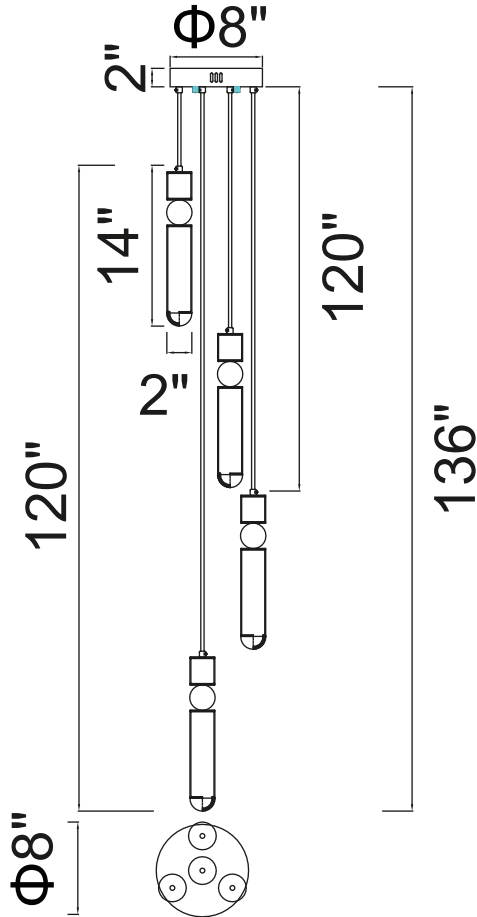

PROJECT: _____
 FIXTURE TYPE: _____
 LOCATION: _____
 CONTACT/PHONE: _____

Item	1225P9-4-613
Collection	CHIME
Finish	Polished Nickel
Acrylic	Frosted
Crystal	-----
Input	120V AC,60HZ,AC

Shade	-----
Length/Dia.	8"
Width/Ext.	8"
Height	120"
Maximum	136"
Lumens	1040

Light Source	LED
Bulb Info.	20W
Included	-----
Dimmable	Yes
Color	3000K
Weight	