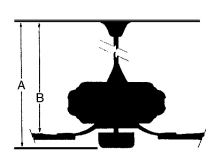

## MEASUREMENTS

Blade Finish:	Reversible Blades:		
	<b>No</b>		
Blade Material:	Slope:		
<b>Plywood Construction</b>	<b>Yes</b>		
Blade Sweep:	No. of Blades:	Blade Pitch:	Hanging Weight:
<b>54"</b>	<b>5</b>	<b>14 degrees</b>	<b>23.15</b>
Downrod 1:	Downrod 1 Outside Dia:	Downrod 2:	Downrod 2 Outside Dia:
<b>6</b>	<b>0.75</b>		
Ceiling to Lowest Point: (Dim A)	Ceiling to Blade (Dim B)	Lead Wire:	Motor Size:
<b>14.0</b>	<b>11.75</b>	<b>80</b>	<b>172 x 16mm</b>