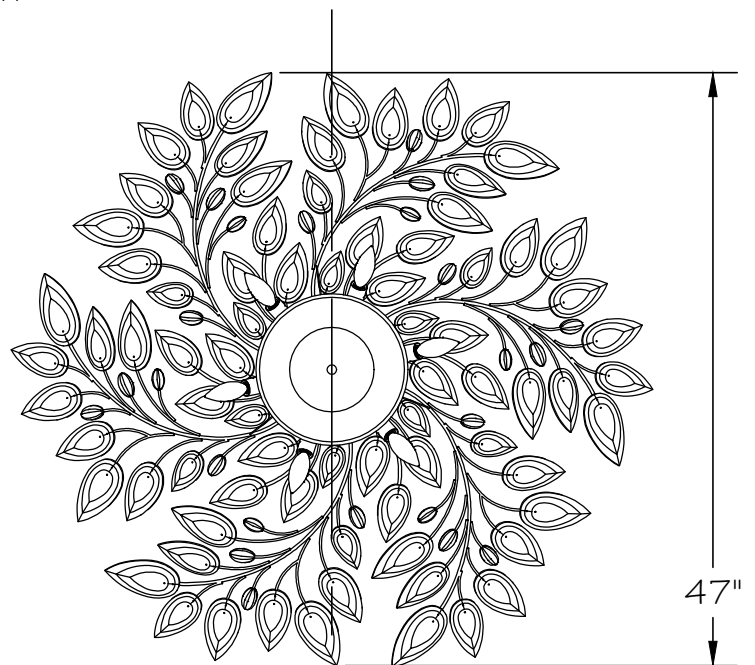

CUSTOMER REFERENCE DRAWING

STYLE CONFIGURATIONS:

-ST SILVER	776440 GOLD	-SF4 SILVER	-SF3 GOLD
------------	-------------	-------------	-----------

This drawing, specifications and the product depicted are the exclusive property of Fine Art Handcrafted Lighting®. In compliance with US copyright and patent requirements, notice is hereby given that this document and the product depicted shall not be copied, altered or used in any manner without the expressed written consent of Fine Art Handcrafted Lighting®.