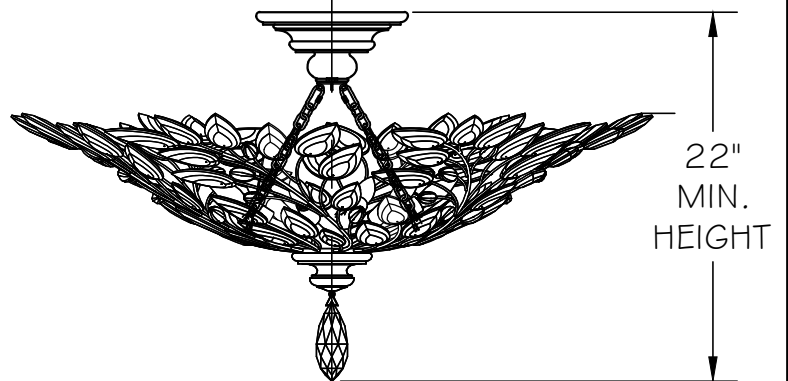

CUSTOMER REFERENCE DRAWING

STYLE CONFIGURATIONS:

-ST SILVER	776440 GOLD	-SF4 SILVER	-SF3 GOLD
------------	-------------	-------------	-----------

This drawing, specifications and the product depicted are the exclusive property of Fine Art Handcrafted Lighting®. In compliance with US copyright and patent requirements, notice is hereby given that this document and the product depicted shall not be copied, altered or used in any manner without the expressed written consent of Fine Art Handcrafted Lighting®.