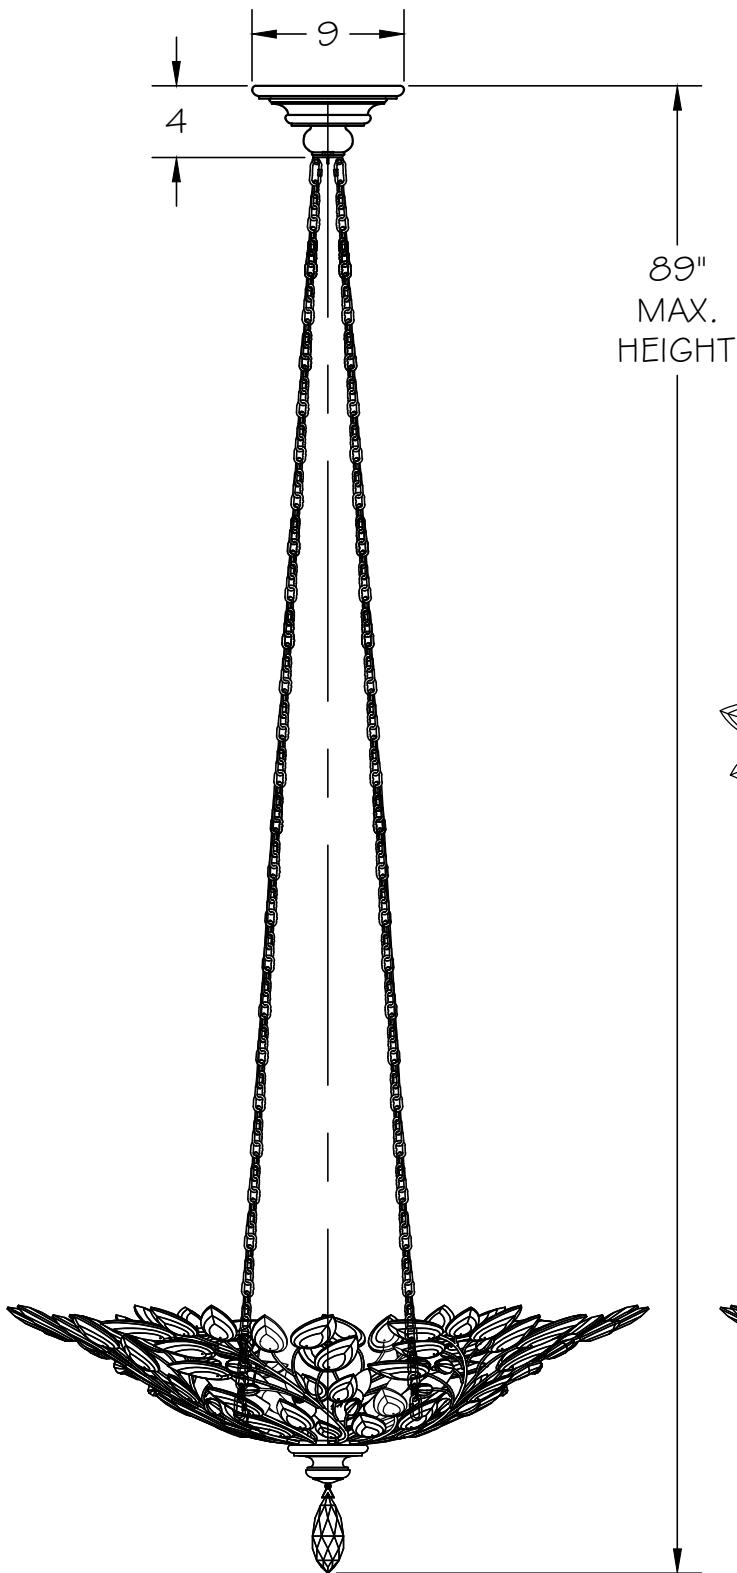

CUSTOMER REFERENCE DRAWING

STYLE CONFIGURATIONS:

-ST SILVER	776440 GOLD	-SF4 SILVER	-SF3 GOLD
------------	-------------	-------------	-----------

This drawing, specifications and the product depicted are the exclusive property of Fine Art Handcrafted Lighting®. In compliance with US copyright and patent requirements, notice is hereby given that this document and the product depicted shall not be copied, altered or used in any manner without the expressed written consent of Fine Art Handcrafted Lighting®.

www.finearthl.com

Tel:(305) 821-3850
FINE ART LAMPS®

Fax:(305) 513-5736

STYLE NUMBER:

753740

DATE:

4/17/2020