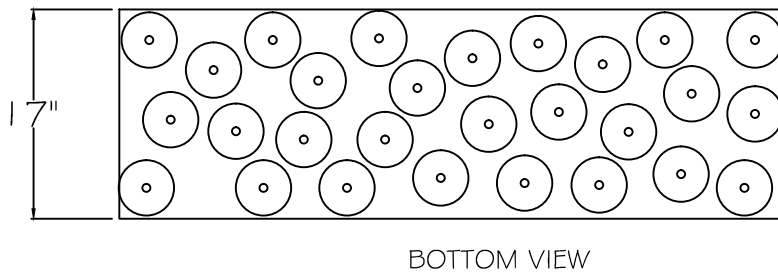

CUSTOMER REFERENCE DRAWING

- SILVER
- 11 Clear glass-Evening Cloud
  - 13 Clear glass-quartz combination
  - 14 Natural glass-quartz combination
  - 102 Random Cluster
  - 106 Nebula
- GOLD
- 21 Clear glass-Evening Cloud
  - 23 Clear glass-quartz combination
  - 24 Natural glass-quartz combination
  - 202 Random cluster
  - 206 Nebula

THUMBNAIL IMAGES OF STYLE OPTIONS:

<p>5" X 2-3/4"</p> <p>-11 &amp; -21</p>	<p>6" X 4-3/4"</p>	<p>6" x 4 1/2"</p> <p>-13, -14, -23, -24</p>	<p>6" x 4 1/2"</p>	<p>5" x 4"</p>	<p>APPROX. Ø 5.5"</p> <p>-102 -202</p>	<p>APPROX. 4.5"W X 3.5"H</p> <p>-106 -206</p>
---	--------------------	--	--------------------	----------------	--	---