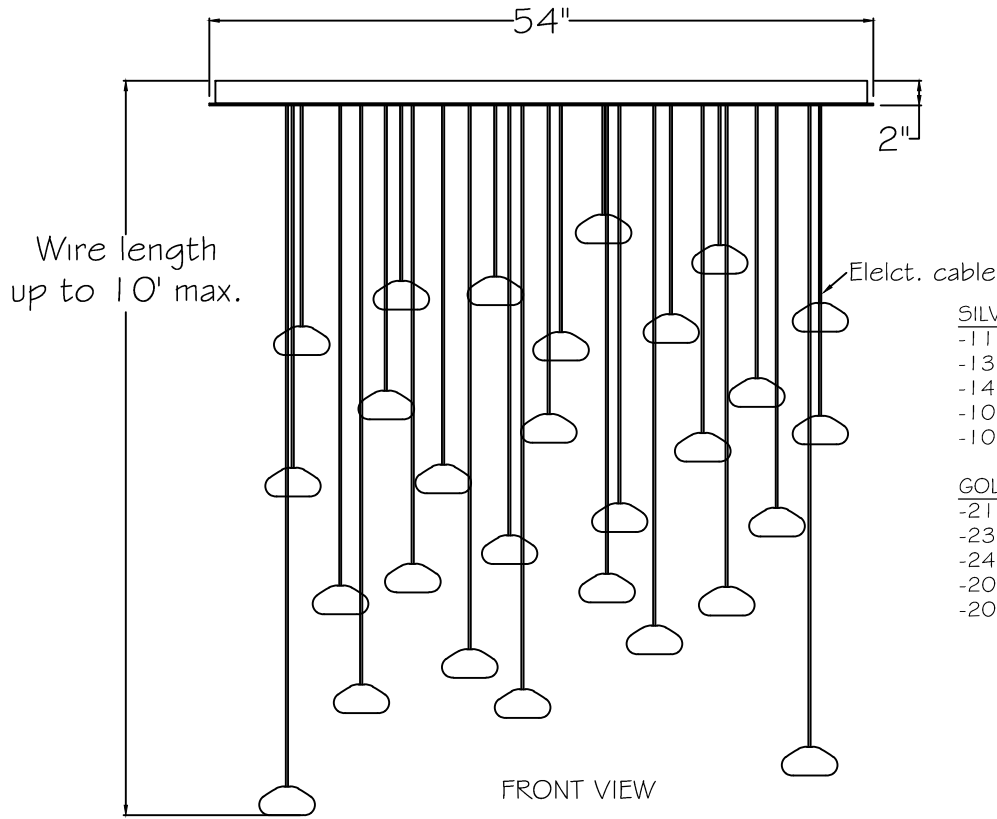

CUSTOMER REFERENCE DRAWING

- SILVER
- 11 Clear glass-Evening Cloud
  - 13 Clear glass-quartz combination
  - 14 Natural glass-quartz combination
  - 102 Random Cluster
  - 106 Nebula
- GOLD
- 21 Clear glass-Evening Cloud
  - 23 Clear glass-quartz combination
  - 24 Natural glass-quartz combination
  - 202 Random cluster
  - 206 Nebula

THUMBNAIL IMAGES OF STYLE OPTIONS:

<p>5" X 2-3/4"</p> <p>-11 &amp; -21</p>	<p>6" X 4-3/4"</p>	<p>6" x 4 1/2"</p> <p>-13, -14, -23, -24</p>	<p>6" x 4 1/2"</p>	<p>5" x 4"</p>	<p>APPROX. Ø 5.5"</p> <p>-102 -202</p>	<p>APPROX. 4.5"W X 3.5"H</p> <p>-106 -206</p>
---	--------------------	--	--------------------	----------------	--	---